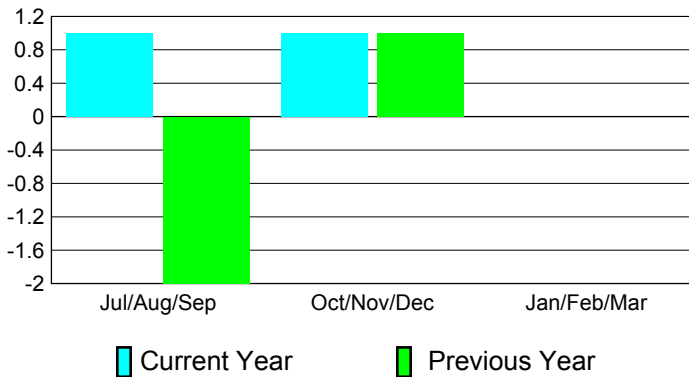

2010-2011 GMT Reports for District (or Undistricted) **District S 2**

GMT: **Mr. Pedro Mario Marrello**

Location: **BOLIVIA**

GMT CA: **3**

CLUBS

Club Results
2010-2011

Clubs
2009-2010

Month	New Club Goal	Actual New Clubs	Actual Dropped Clubs	Gain/Loss of Clubs	Gain/Loss of Clubs
Jul/Aug/Sep	2	1	0	1	-2
Oct/Nov/Dec	1	2	-1	1	1
Jan/Feb/Mar	1	0	0	0	0
Totals	4	3	-1	2	-1

Club Results 2010-2011

Goal, New, Dropped, Gain/Loss

Comparison of Club Gain/Loss

Current Year Compared to the Previous Year

YTD Status Quo Clubs 2010-2011

Status Quo Clubs Compared to Status Quo Members

MEMBERSHIP

Membership Results
2010-2011

Membership
2009-2010

Month	Net Memb Goal	Actual New Memb	Actual Dropped Memb	Gain/Loss of Memb	Gain/Loss of Memb
Jul/Aug/Sep	55	69	-17	52	-27
Oct/Nov/Dec	40	74	-43	31	14
Jan/Feb/Mar	25	37	-46	-9	-2
Totals	120	180	-106	74	-15

Membership Results 2010-2011

Goal, New, Dropped, Gain/Loss

Comparison of Membership Gain/Loss

Current Year Compared to the Previous Year

Gender Comparison 2010-2011

Jul/Aug/Sep

Oct/Nov/Dec

Jan/Feb/Mar

Male

Female