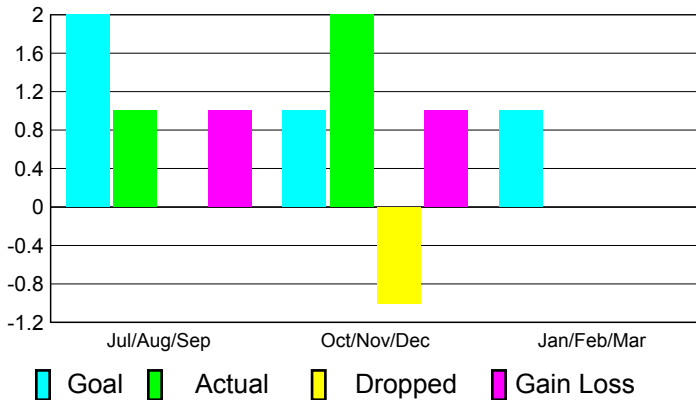

## CLUBS

**Club Results**  
2010-2011

**Clubs**  
2009-2010

Month	New Club Goal	Actual New Clubs	Actual Dropped Clubs	Gain/Loss of Clubs	Gain/Loss of Clubs
Jul/Aug/Sep	2	1	0	1	-2
Oct/Nov/Dec	1	2	-1	1	1
Jan/Feb/Mar	1	0	0	0	0
<b>Totals</b>	<b>4</b>	<b>3</b>	<b>-1</b>	<b>2</b>	<b>-1</b>

### Club Results 2010-2011

Goal, New, Dropped, Gain/Loss

### Comparison of Club Gain/Loss

Current Year Compared to the Previous Year