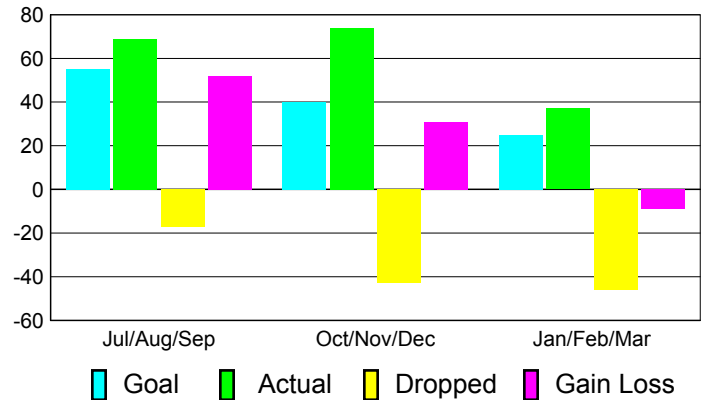

### YTD Status Quo Clubs 2010-2011

Status Quo Clubs Compared to Status Quo Members

## MEMBERSHIP

**Membership Results**  
2010-2011

**Membership**  
2009-2010

Month	Net Memb Goal	Actual New Memb	Actual Dropped Memb	Gain/Loss of Memb	Gain/Loss of Memb
Jul/Aug/Sep	55	69	-17	52	-27
Oct/Nov/Dec	40	74	-43	31	14
Jan/Feb/Mar	25	37	-46	-9	-2
<b>Totals</b>	<b>120</b>	<b>180</b>	<b>-106</b>	<b>74</b>	<b>-15</b>

### Membership Results 2010-2011

Goal, New, Dropped, Gain/Loss

### Comparison of Membership Gain/Loss

Current Year Compared to the Previous Year