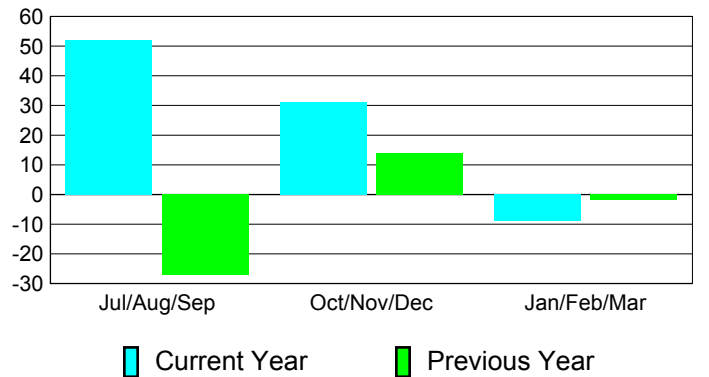

Gender Comparison 2010-2011

Jul/Aug/Sep

Oct/Nov/Dec

Jan/Feb/Mar

Male

Female